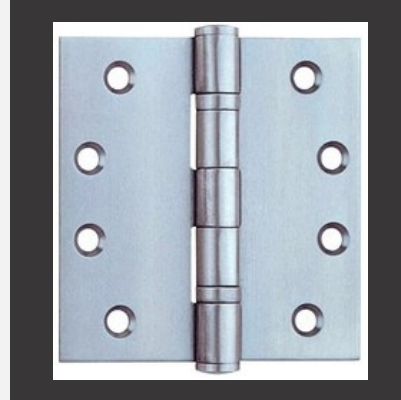

Stainless Steel Ball Bearing Hinges