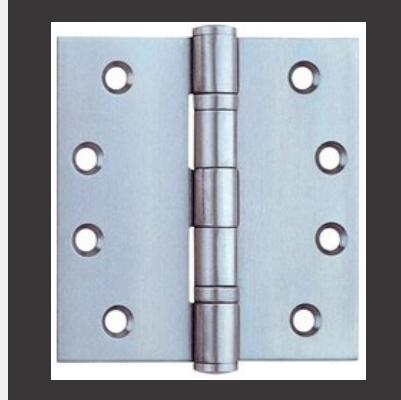

Stainless Steel Ball Bearing Hinges